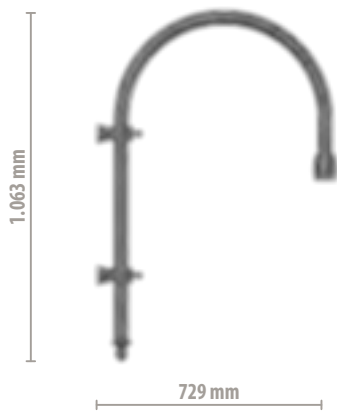

FE WALL BRACKET

“Fe”, per i suoi decori sinuosi e per l’artisticità delle forme, è una mensola a muro particolarmente indicata per contesti storici.

“Fe” is a wall bracket highly recommended for historical settings thanks to its sinuous decorations and the artistic nature of its shapes.

FEW S A (small) · FEW M A (medium) · FEW L A (large)

FE A

FEW S C (small) · FEW M C (medium) · FEW L C (large)

FE C

illuminazione artistica // classic lighting

LP, VAL, IMC WALL BRACKETS

“Lp”, “Val” e “Imc”: tre modelli di pastorale a muro per rispondere a qualsiasi esigenza.

“Lp”, “Val” and “Imc” are three models of wall crozier wall brackets to satisfy any need.

LPW

LP

VLW

VAL

IMW

IMC

illuminazione artistica // classic lighting