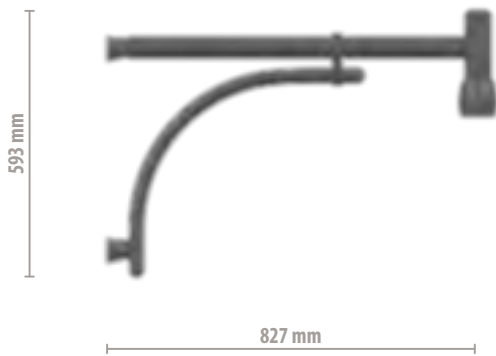

SIRIO, VELA, TIRO WALL BRACKETS

“Sirio”, “Vela” e “Tiro”: mensole a muro dal design lineare e moderno abbinabili a tutti i corpi illuminanti artistici.

“Sirio”, “Vela” and “Tiro” are linear and modern design wall brackets which can be matched to all classic lighting fixtures.

MILVA, FLIPPY, TENCO WALL BRACKETS

“Milva”, “Flippy” e “Tenco” sono mensole a muro in stile classico caratterizzate da un'estetica intramontabile.

“Milva”, “Flippy” and “Tenco” are wall brackets with a very classic look, a true timeless design.