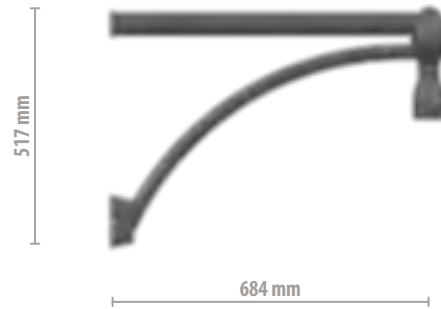

MILVA, FLIPPY, TENCO WALL BRACKETS

“Milva”, “Flippy” e “Tenco” sono mensole a muro in stile classico caratterizzate da un'estetica intramontabile.

“Milva”, “Flippy” and “Tenco” are wall brackets with a very classic look, a true timeless design.

MILVA

FLW

FLIPPY